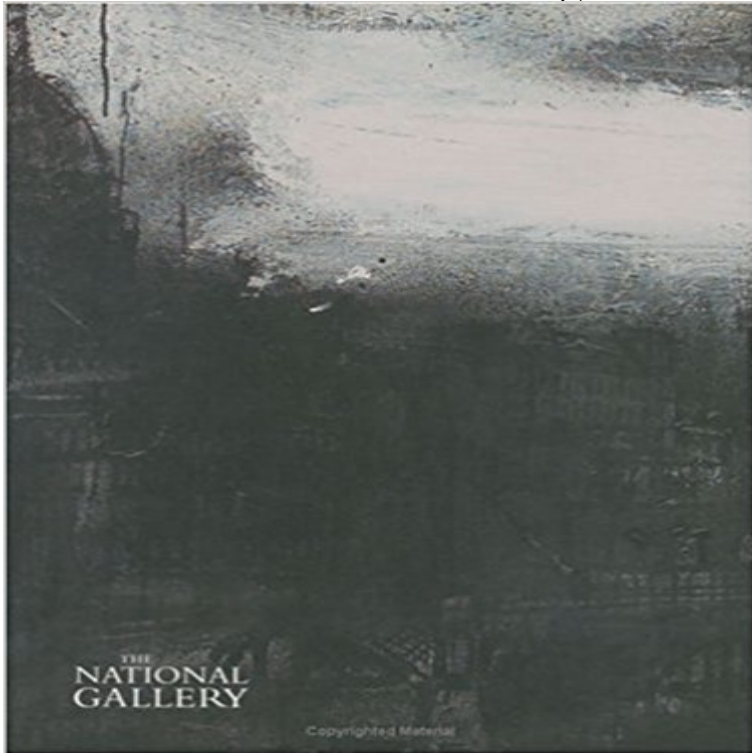

## John Virtue: London Paintings

John Virtue was invited to become the sixth National Gallery Associate Artist because of his deep-rooted relationship with the great European landscape tradition that is magnificently represented in the museums collection. Working in the National Gallery's studio, Virtue has made an unprecedented series of large-scale paintings that represent the London cityscape looking towards St. Pauls and a smaller group showing Trafalgar Square from the roof of the National Gallery. Executed solely in black and white, they are monumental, epic works. This book illustrates all of Virtue's London paintings and a selection of his drawings. Following an introduction by Charles Saumarez Smith, other contributors explore the artist's place in both the context of his contemporaries and in the historical tradition of London cityscapes, the connection between Virtue's earlier work and the paintings and drawings he has made at the National Gallery, and Virtue's new paintings in the context of his residency at the National Gallery.